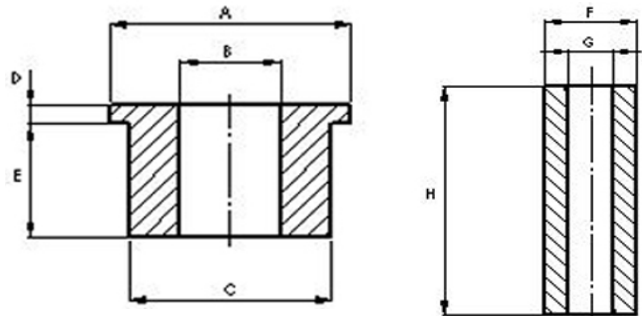

Polybush Range List

Top Hat Bushes & Tubes 3

Last updated August 2010

Top Hat Dimensions

Tube Dimensions

Part No	A Flange o/d	B Bore inner Dia	C Barrel outer dia	D Flange thickness	E Barrel Length	F Tube o/d	G Tube Bore	H Tube Length	No of Top Hats in Partset	No of Tubes in Partset	Retail Price per Partset
4-1-5	65	31.5	44.5	5	33	31.75	22.05/22.4	80	2	1	£17.51
3-1-11	28	12.5	22.5	2	24				8	0	£40.24
3-1-10	43	15.7	35	1.5	24	16	11.2/11.3	54	4	2	£30.48
3-1-8	40	15.7	34.5	4	22	16	11.2/11.3	54	4	2	£30.48
3-1-7	31	15.7	25.2	2	23.5	16	11.2/11.3	54	4	2	£30.48
40-20	27	12.5	20.5	7	26				4	0	£16.56
40-19	52	14	40.5	6	29	14	10.1/10.2	74	4	2	£28.00
40-18	58	19	48	3	29.5	19	11.2/11.3	74	4	2	£28.00
40-17	44	19.5	38	3	22	20	12.8/12.9	60	4	2	£27.88
39-2	47	17	40	6	31				1		£5.57
4-1-1	51	25	44.5	5	33.5	25.4	16.1/16.2	80	2	1	£13.52
40-5	58	18.5	48	7	24.5	19	11.2/11.3	66	4	2	£28.00
40-6	52	13.5	40.5	7	24	14	10.1/10.2	66	4	2	£28.00
40-7	27	13.5	20.5	8	26				4	0	£16.56
4-24	65	22	45	5	37	22	16.1/16.2	81	2	1	£17.88
27-22	46	22	40	5	22	22	12.1/12.2	55	4	2	£24.86
27-20	45	25	38	3	25	28	14.1/14.2	60	4	2	£31.16
27-18	36	20	30	8	14.5	20	12.1/12.2	47.5	4	2	£26.54
3-24-3	27	12.5	23	3.5	15.5				4	0	£14.08
17-1-4	37	16	27.5	8	37.5				4	0	£16.60
17-1-5	38	16	27.5	8	46.5				4	0	£16.60
2-19	37	20	31.5	3.5	14	20.5	14.1/14.2	39	2	1	£10.00
2-1-10	37	20	31.5	3.5	14	20.5	12.1/12.2	39	2	1	£13.99
4-26	55	31.5	45	4.5	22				2	0	£11.14
4-1-2	60	25	44.5	5	33.5	25.4	12.1/12.2	80	2	1	£16.56
4-1-3	65	28	44.5	5	37	28	19.1/19.2	90	2	1	£22.10
30-7	37.5	16.3	25.5	4	20	15.9	12.8	50.5	2		£12.26
34-11	51	17	43	4.5	17	17.5	12.8	44.5	4	2	£22.08
34-13	25	12.5	22	7.5	26				8		£31.20
32-5	35	19.5	30	3	22	20	14.4/14.5	50.7	4	2	£33.88
31-1-10	34.5	15.5	28.5	7.5	12	16	8/8.2	41	6	3	£31.23
30-2	43	15.5	35	5	19	16	11.2/11.3	48	4	2	£26.96
25-7	31.5	15.8	29	7	16.5				4		£18.56