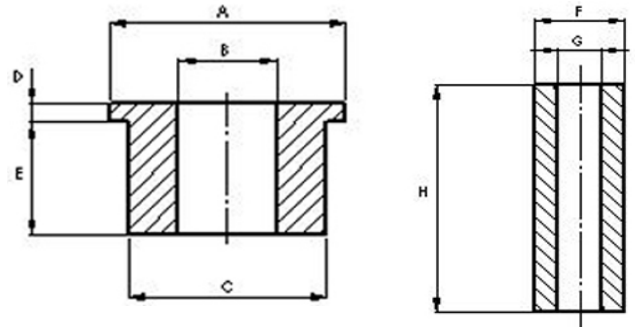

Polybush Range List

Top Hat Bushes & Tubes 3

Last updated March 2009

Top Hat Dimensions

Tube Dimensions

Part No	A Flange o/d	B Bore inner Dia	C Barrel outer dia	D Flange thickness	E Barrel Length	F Tube o/d	G Tube Bore	H Tube Length	No of Top Hats in Partset	No of Tubes in Partset	Retail Price per Partset
4-1-5	65	31.5	44.5	5	33	31.75	22.05/22.4	80	2	1	£16.68
3-1-11	28	12.5	22.5	2	24				8	0	£38.32
3-1-10	43	15.7	35	1.5	24	16	11.2/11.3	54	4	2	£29.02
3-1-8	40	15.7	34.5	4	22	16	11.2/11.3	54	4	2	£29.02
3-1-7	31	15.7	25.2	2	23.5	16	11.2/11.3	54	4	2	£29.02
40-20	27	12.5	20.5	7	26				4	0	£15.76
40-19	52	14	40.5	6	29	14	10.1/10.2	74	4	2	£26.66
40-18	58	19	48	3	29.5	19	11.2/11.3	74	4	2	£26.66
40-17	44	19.5	38	3	22	20	12.8/12.9	60	4	2	£26.56
39-2	47	17	40	6	31				1		£5.30
4-1-1	51	25	44.5	5	33.5	25.4	16.1/16.2	80	2	1	£12.88
40-5	58	18.5	48	7	24.5	19	11.2/11.3	66	4	2	£26.66
40-6	52	13.5	40.5	7	24	14	10.1/10.2	66	4	2	£26.66
40-7	27	13.5	20.5	8	26				4	0	£15.76
4-24	65	22	45	5	37	22	16.1/16.2	81	2	1	£17.03
27-22	46	22	40	5	22	22	12.1/12.2	55	4	2	£23.67
27-20	45	25	38	3	25	28	14.1/14.2	60	4	2	£29.67
27-18	36	20	30	8	14.5	20	12.1/12.2	47.5	4	2	£25.27
3-24-3	27	12.5	23	3.5	15.5				4	0	£13.40
17-1-4	37	16	27.5	8	37.5				4	0	£15.80
17-1-5	38	16	27.5	8	46.5				4	0	£15.80
2-19	37	20	31.5	3.5	14	20.5	14.1/14.2	39	2	1	£9.52
2-1-10	37	20	31.5	3.5	14	20.5	12.1/12.2	39	2	1	£13.32
4-26	55	31.5	45	4.5	22				2	0	£10.60
4-1-2	60	25	44.5	5	33.5	25.4	12.1/12.2	80	2	1	£15.73
4-1-3	65	28	44.5	5	37	28	19.1/19.2	90	2	1	£21.05
30-7	37.5	16.3	25.5	4	20	15.9	12.8	50.5	2		£11.68
34-11	51	17	43	4.5	17	17.5	12.8	44.5	4	2	£21.02
34-13	25	12.5	22	7.5	26				8		£29.68
32-5	35	19.5	30	3	22	20	14.4/14.5	50.7	4	2	£32.26
31-1-10	34.5	15.5	28.5	7.5	12	16	8/8.2	41	6	3	£29.73
30-2	43	15.5	35	5	19	16	11.2/11.3	48	4	2	£25.68
25-7	31.5	15.8	29	7	16.5				4		£17.68