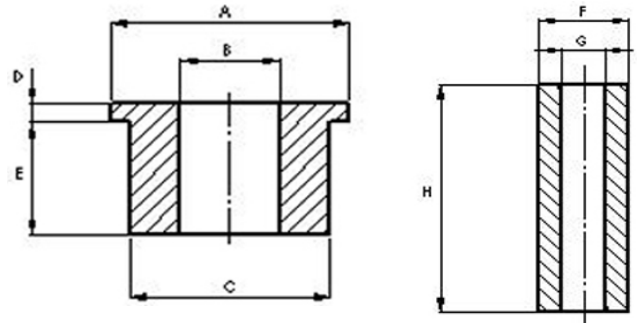

Polybush Range List

Top Hat Bushes & Tubes 3

Last updated July 2011

Top Hat Dimensions

Tube Dimensions

Part No	A Flange o/d	B Bore inner Dia	C Barrel outer dia	D Flange thickness	E Barrel Length	F Tube o/d	G Tube Bore	H Tube Length	No of Top Hats in Partset	No of Tubes in Partset	Retail Price per Partset
4-1-5	65	31.5	44.5	5	33	31.75	22.05/22.4	80	2	1	£18.82
3-1-11	28	12.5	22.5	2	24				8	0	£43.26
3-1-10	43	15.7	35	1.5	24	16	11.2/11.3	54	4	2	£32.77
3-1-8	40	15.7	34.5	4	22	16	11.2/11.3	54	4	2	£32.77
3-1-7	31	15.7	25.2	2	23.5	16	11.2/11.3	54	4	2	£32.77
40-20	27	12.5	20.5	7	26				4	0	£17.80
40-19	52	14	40.5	6	29	14	10.1/10.2	74	4	2	£30.10
40-18	58	19	48	3	29.5	19	11.2/11.3	74	4	2	£30.10
40-17	44	19.5	38	3	22	20	12.8/12.9	60	4	2	£29.97
39-2	47	17	40	6	31				1		£5.99
4-1-1	51	25	44.5	5	33.5	25.4	16.1/16.2	80	2	1	£14.53
40-5	58	18.5	48	7	24.5	19	11.2/11.3	66	4	2	£30.10
40-6	52	13.5	40.5	7	24	14	10.1/10.2	66	4	2	£30.10
40-7	27	13.5	20.5	8	26				4	0	£17.80
4-24	65	22	45	5	37	22	16.1/16.2	81	2	1	£19.22
27-22	46	22	40	5	22	22	12.1/12.2	55	4	2	£26.72
27-20	45	25	38	3	25	28	14.1/14.2	60	4	2	£33.50
27-18	36	20	30	8	14.5	20	12.1/12.2	47.5	4	2	£28.53
3-24-3	27	12.5	23	3.5	15.5				4	0	£15.14
17-1-4	37	16	27.5	8	37.5				4	0	£17.85
17-1-5	38	16	27.5	8	46.5				4	0	£17.85
2-19	37	20	31.5	3.5	14	20.5	14.1/14.2	39	2	1	£10.75
2-1-10	37	20	31.5	3.5	14	20.5	12.1/12.2	39	2	1	£15.04
4-26	55	31.5	45	4.5	22				2	0	£11.98
4-1-2	60	25	44.5	5	33.5	25.4	12.1/12.2	80	2	1	£17.80
4-1-3	65	28	44.5	5	37	28	19.1/19.2	90	2	1	£23.76
30-7	37.5	16.3	25.5	4	20	15.9	12.8	50.5	2		£13.18
34-11	51	17	43	4.5	17	17.5	12.8	44.5	4	2	£23.74
34-13	25	12.5	22	7.5	26				8		£33.54
32-5	35	19.5	30	3	22	20	14.4/14.5	50.7	4	2	£36.42
31-1-10	34.5	15.5	28.5	7.5	12	16	8/8.2	41	6	3	£33.57
30-2	43	15.5	35	5	19	16	11.2/11.3	48	4	2	£28.98
25-7	31.5	15.8	29	7	16.5				4		£19.95