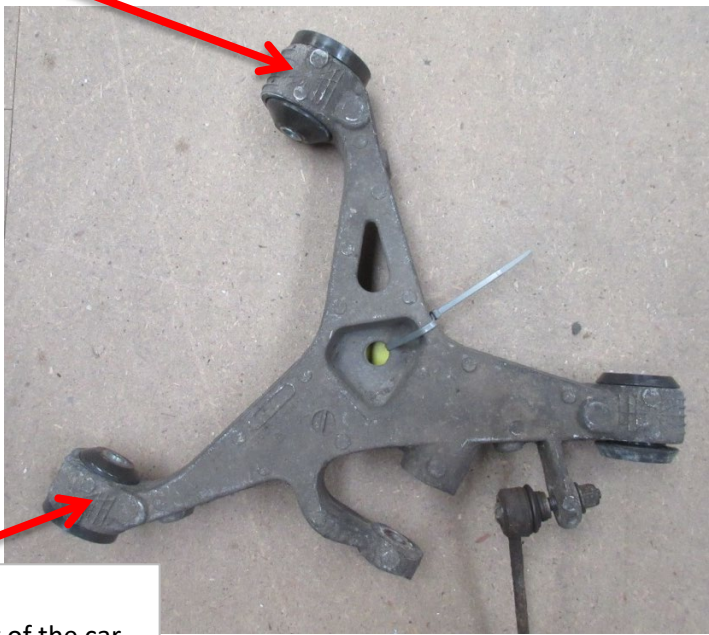

FITTING INSTRUCTIONS

31AU and AV

Thank you for purchasing a set of bushes for your DEW platform-based vehicle. The following instructions will help you fitting these bushes correctly to ensure optimal performance.

The bags contain 2x 31AU and 2 tubes for 31AU set and 2x 31AV and 2 tubes for 31AV set.

31AV
The flange faces towards the front of the car.

31AU
The flange faces towards the rear of the car.

If you have any questions regarding the fitment of these bushes, please give us a ring on