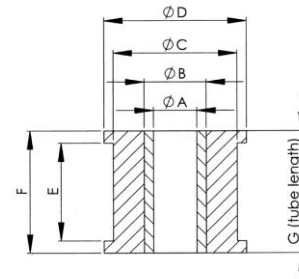

Polybush Range List

Bonded Bushes

Last updated July 2011

This drawing might not be representative of the bush you will order

Bush Dimensions

Part No	A Tube Inner Dia	B Bore Inner Dia	C Barrel Outer Dia	D Flange Outer Dia	E Barrel Length	F Bush Length	G Tube Length	No of Bushes in Partset	Retail Price per Partset
31-3	20.65/20.75	25.4	22	35	35	49	46	4	£30.39
27-1	15.3/15.2	22	40	52/44*	44	49	56	4	£49.82
27-2	12.2/12.3	22	40	52/43*	57	66	70	2	£24.63
27-3	12.2/12.3	22	40	45	44	48	60	2	£23.61
27-8	14.2/14.3	22	40	44	48	52	59	4	£68.65
31-25	16.1/16.2	20	32	45/34#	21	37	37	4	£73.63
38-1	12.1/12.2	22	31.5	48/40#	41	55	55	2	£33.50
38-2	12.1/12.2	22	37	45/49#	38	51	53	2	£33.50
38-7	10.1/10.2	18	26	35/32*	10	31	31	4	£57.32
38-10	12.1/12.2	20	28	25	26	36	40	2	£28.70
38-12	10.1/10.2	18	30	38/36	19	33	33	2	£20.22
38-14	10.1/10.2	20	32	34	31	50	50	2	£26.70
3-1-6	9.6/9.7	13	20	28	12	21	21	2	£43.00
1-24-17	12.1/12.2	22	34	38	35	45	45	6	£53.34
1-24-18	12.1/12.2	22	44	48	40	50	50	2	£20.13
1-24-19	14.1/14.2	22	45	51	45	65	65	2	£22.29
27-6	10.2/10.3	22	37.5	43.5	45	50	56	6	£83.13
27-7	12.2/12.3	22	40	43	56	64.5	70	4	£55.47
29-7	12.8/12.9	20	32	36	34	44	44	2	£38.83
31-17	20.65/20.75	25	44.5	52/46*	32	47	46	2	£37.24
31-19	20.65/20.75	25	38	45/40*	34.5	46	46	2	£30.28
36-6	12.1/12.2	22	34	38	31	39	39	2	£29.33
36-7	14.1/14.2	27	34	38	31	39	39	2	£29.33
36-8	14.1/14.2	22	34	38	31	39	39	4	£58.79
31-5	15.9/16	20	31	32	23	38	35	4	£39.07
40-13	12.1/12.2	20	39.3/39.5	47	15.7	22	22.2	4	£53.39

*Bush has a smaller lead flange and larger back flange

As * but tube flush at lead flange