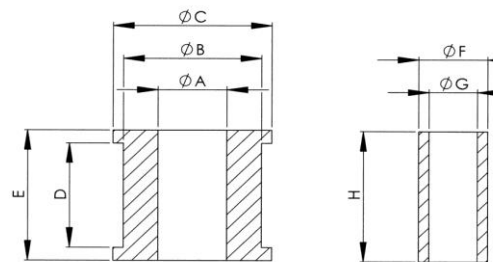

Polybush Range List

Cotton Reel Bushes & Tubes

Last updated April 2014

For illustrative purposes only

Bush Dimensions						Tube Dimensions				
Part No	A Bore inner Dia	B Barrel outer dia	C Bore Flange o/d	D Barrel Length	E Overall Length	F Tube o/d	G Tube Bore	H Tube Length	No of Cotton Reels in Partset	No of Tubes in Partset
33-1	16	25.5	28	43.5	51	16	11.2/11.3	51	2	2
34-4	14	26.5	30.5	27.5	38				4	
34-5	16	26.5	30.5	27.5	38	16	12.8/12.9	38	4	4
34-6	15.5	35.5	39	44	63	16	11.2/12.3	64	4	4
35-1	12.5	21	25.5	27.5	36	12.7	10.26	36.5	4	4
35-10	15.7	21.5	27	34	46.5	16	13	44.5	2	2
35-11	15.5	23	36.5	31.5	38	16	11.2/11.3	39	4	4
1-1-19	22	35	38.5	37	43	22	16	44.5	2	2
2-1-5	18	26	29.5	18	24	18	12.1/12.2	26	1	1
38-6	14	21.5	24.5	18	24	14	10.1/10.2	24	4	4
39-4	22	34	44/36*	28	48	22	12.1/12.2	50	2	2
4-1-4	22	50	55.5	43.5	51	22	14.1/14.2	53	1	1
26-2	17.8	27	29.5	31.5	36	18	12.8/12.9	38	2	2
31-1-16	14.2	23	29/26*	15	21	14.3	10.1/10.2	21.5	2	2
1-1-5	25	43	47.5	35	42	25.4	14.1/14.2	45	2	2
1-1-7	22	50	58	43.5	53	22	16/16.1	54	4	4
2-24-1	16.5	24	32	18	30	17	12	30	1	1
2-24-11	16.5	27	32	18	30	17	12	36	1	1
3-3	15	30	34	31	40				4	
22-5	17	28.3	32	28	39	17.5	12.1/12.2	40	4	4
30-12	15.5	22.5	27	28	38	16	11.2/11.3	39	4	4
31-1-2	15.5	47	50.5	31	38	16	11.2/11.3	38	4	4
35-2	12.5	47.5	52	31	42.5	12.7	10.3	43	2	2
35-8	15.6	35.5	38	31	37	16	11.2/11.2	38	2	2
36-5	19.5	40.5	44.5	37	45	20	11.2/11.2	47.5	2	2
40-1	14	24	30	32	40	14.3	9.6/9.7	42	2	2
27-4	17.5	25.5	28.5	17.5	21	18	10.2/10.3	24	4	4
31-20	15.9		36	20	29	16	11.1/11.3	29.5	2	2
44-12	19.5	61	66	22.5	39.3	20	13.2/13.4	40.8	2	2
44-11	24.5	61	66	21.6	41	25	13.2/13.4	41	2	2
44-10	21.5	56	61	24.2	40.8	22/60.2	12.1/55	40.8/25	2	4