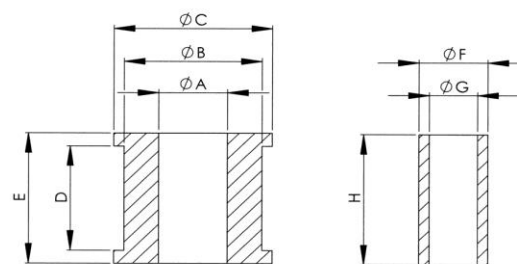

Polybush Range List

Cotton Reel Bushes & Tubes

Last updated April 2014

Bush Dimensions						Tube Dimensions				
Part No	A Bore inner Dia	B Barrel outer dia	C Bore Flange o/d	D Barrel Length	E Overall Length	F Tube o/d	G Tube Bore	H Tube Length	No of Cotton Reels in Partset	No of Tubes in Partset
44-2-6	22.5	44.2	49.2	24.9	48.5	23	12.1/12.2	50	4	4
44-6	17.5	31.7	38.5	29.2	47	18	12.1/12.2	44.6	2	2
44-4-17	25	33.7	57	32.5	46	25	18.3/18.4	45	4	4
44-4-25	19	70.5	75	33.5	60	20	12.1/12.2	60	2	2
44-4-11	19	36	48	22	30.5	20	12.2/12.3	60	4	2
44-4-24	19	40.5	45	19	28	-	-	-	2	-
44-4-22	27	38.5	47.5	35	40	-	-	-	2	-
44-4-21	25	38.5	47.5	35	40	-	-	-	2	-
44-4-20	19	38.5	47.5	35	40	-	-	-	2	-
44-3-23	22	40.5	45	19	28	-	-	-	2	-
44-3-22	20	40.5	45	19	28	-	-	-	2	-
44-3-20	19.5	32.5	38	19.8	28.3	-	-	-	2	-
44-3-2	19.5	39.7	44.7	34.5	50.8	20	12.1/12.2	54	2	2
44-2-3	19.5	36.8	40.8	26.4	48.3	20	12.1/12.2	50	2	2
44-1-25	17.5	60.8	65.8	41.5	61.8	18	12.1/12.2	63.8	2	2
44-1-20	34.5	51.1	64.8	17.1	29	35	18.1/18.2	29	2	2
44-1-12	17.5	32.5	38	19.8	28.3	-	-	-	2	-
40-1	14.1	23.7	30.3	31.8	40	14.3	9.6/9.7	42.1/42.3	2	2
40-2	18.7	27.2	41.6	6.9	34.7	-	-	-	2	-
31-2-5	21.9	66	74	40.4	65	22.2	14.1/14.2	65	2	2
31-2-4	23.7	80	85	35.4	70	24	14.1/14.2	70	2	2
40-2-12	19.7	38.6	45	39.8	55	20	12.1/12.2	55	2	2
40-2-8	19.7	65.6	69.4	14.9	50	20	12.1/12.2	50	2	2
40-2-3	24.9	65.6	70	39.8	72	25.4	16.1/16.2	72	2	2