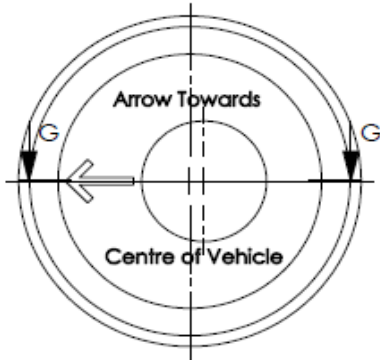

## Part No: 1CE

Fit the Bush to the Front Wishbone Arm Inner housing such that the tube is furthest from the Vehicle as shown in the diagram

Towards Centre of the Vehicle