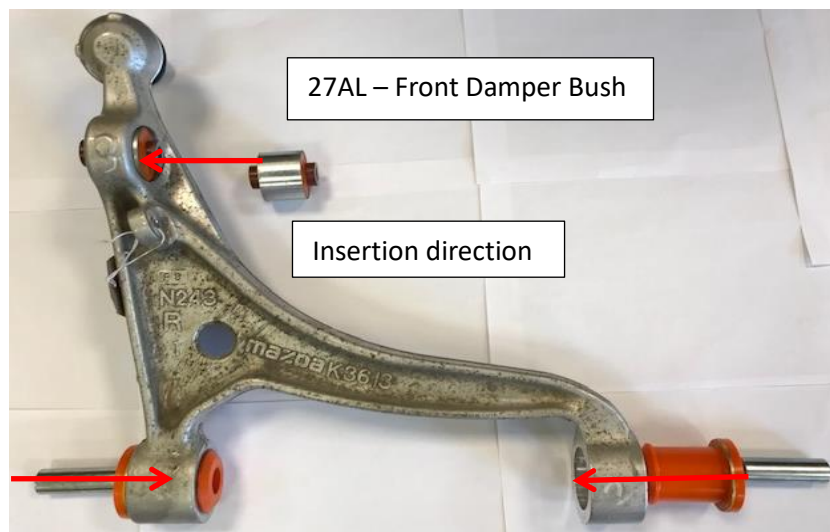

27 Series Fitting Instructions – KIT 206

27AG Diff
Housing

Insertion direction

27AH x 2 Front Upper Wishbone

Insertion direction

Insertion direction

27AL – Front Damper Bush

Insertion direction

27AJ – Front
Lower Wishbone
Front Bush

Insertion direction

27AK – Front
Lower Wishbone
Rear Bush

Insertion direction