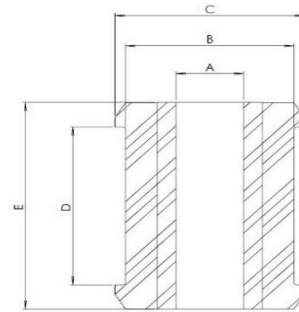

**Bonded Cotton Reels**

**Bonded Cotton Reel Dimensions (Dim B - Smallest to Largest)**

Part No	A Barrel I/D	B Barrel O/D	C Flange O/D	D Barrel Length	E Total Length	No. of Bonded Cotton Reels in Partset	Retail Price per Partset
3-1-6	9.65	20	28	11.8	21		Please Call
27-1-16	12.1	30.3	38	35.1	47.1	2	£66.91
24-2-	12.1	32	40.25	23.8	32		Please Call
29-7-	12.8	32	36	34	44.5	2	£47.05
38-14-	10.1	32.3	34.5	32	50	2	£32.45
36-6-	12.1	34.1	38.1	31	39.6	2	£35.54
36-7-	14.2	34.1	38.1	31	39.6	2	£35.54
36-8-	14.2	34.1	38.1	31	39.6	4	£71.22
27-1-17	12.1	38.3	44.5	35.1	47.15	2	£60.39
27-6-	10.1	39.1	41.2	41.1	56	6	£100.70
24-1-	12.1	40	48.25	23.5	29.9	2	£0.00
27-1-	15.2	41.1	51.75	44.3	56.1	4	£60.36
27-2-	12.1	41.1	51.8	52.9	70	2	£29.84
27-8-	14.2	41.1	44	46.6	58.9	4	£83.17
1-24-18	12.1	44.4	48.25	40.1	50.25	2	£24.47
1-24-19	14.1	45.3	51.25	45.2	65	2	£27.09
1-4-13	14	60.5	67	25.4	64	2	£79.07
38-1-2	12.1	75	88	46	70	1	£40.54