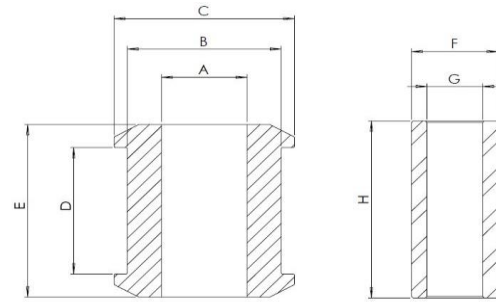

Cotton Reel Bushes & Tubes

Cotton Reel Dimensions (Dim B - Smallest to Largest)

Tube Dimensions

Part No	A Barrel I/D	B Barrel O/D	C Flange O/D	D Barrel Length	E Total Length	F Tube O/D	G Tube Bore	H Tube Length	No. of Cotton Reels in Partset	No. of Tubes in Partset	Retail Price per Partset
35-11-	15.6	23.2	26.25	31.5	38.5	16	11.2	39.1	4	4	£41.04
35-12-	16	32.85	34.5	19	30	16	11.2	38	2	2	£23.58
36-5-	19.7	40.4	44.4	37.3	45.5	20	12.1	47.7	2	2	£30.93
36-26-	19.9	34	43	23	53	20	10.4	54.8	2	2	£46.98
38-6-	14.2	21.4	24.5	18	24	14.3	10.1	24	4	4	£49.84
39-12-	19.5	55	66	27	57	20	14.3	57	1	1	£24.86
39-13-	19.5	55	64	23.5	48	20	14.1	48	1	1	£23.53
40-1-5	19.9	35.5	50	23	44	20	12.1	45	2	2	£43.80
40-1-12	16.5	30.2	35.2	36.5	33.5				4	4	£123.91
40-1-14	16.5	34	38	32.5	41.9				2	2	£62.04
40-1-16	16.5	30.5	34.4	42.5	51.8	17	12.1	54.8	2	2	£71.44
40-1-21	21.5	69.3	72.3	38.2	42	22.2	12.1	43	1	1	£42.62
40-1-22	21.5	36.3	40.3	27.9	37.6				1	1	£27.33
40-2-3	24.9	65.6	70	39.8	72	25.4	16.1	72	2	2	£58.15
40-2-12	19.7	39.5	45	35.8	55	20	12.1	55	2	2	£43.55
40-4-11	21.7	31.5	36.5	22.5	35				4	4	£110.49
40-4-12	21.7	33.1	38.1	37.5	54.5				2	2	£59.74
40-4-13	23.7	36.25	41.3	33.3	44.9				2	2	£59.81
41-1-6	19.5	66	71	30.6	61				2	0	£69.80
41-1-10	19.5	38.1	42.1	28.5	48	20	12.1	50	2	2	£51.60
41-1-21	19.6	67	75	33	62	20	16.1	62	2	2	£70.06
41-1-22	19.6	45	54.8	43	54	20	14.1	53	2	2	£112.00
44-5-	17.5	35.5	45	28.85	44				2	2	£44.71
44-6-	17.5	29.5	38.5	29.8	47				2	2	£44.75
44-10-	21.5	56	61	24.2	40.8				2	2	£57.60
44-12-	19.5	61	66	22.5	39.3				2	2	£54.68
44-14-	25.5	60.5	66.5	24.2	46				2	2	£56.61
44-1-12	17.5	32.5	38	19.8	28.3				2	0	£31.35
44-1-25	17.5	60.8	65.8	41.5	61.8	18	12.1	63.8	2	2	£48.94
44-2-3	19.5	36.8	40.8	26.8	48.3				2	2	£55.82
44-2-4	23.5	43	45.6	41	57.6	24	12.1	59.6	2	2	£54.33
44-2-5	19.5	39	42	25.3	44				2	2	£44.68
44-2-6	22.5	44.2	49.2	25	48.5	23	12.1	50	4	4	£111.42
44-3-7	23.5	36	39	19	28					0	Please Call
44-3-20	19.5	32.5	38	19.8	28.3					0	Please Call
44-3-22	20	40.5	45	19	28				2	0	£22.85
44-4-12	20	35	38	33.8	60				2	0	£46.84
44-4-20	19	38.5	47.5	35	40				4	0	£54.86
44-4-21	25	38.5	47.5	35	40				4	0	£54.86
44-4-22	27	38.5	47.5	35	40				4	0	£54.86
44-4-24	18	40.5	45	19	28				2	0	£22.85
44-4-25	19	70.5	75	33.5	60				2	2	£48.94
44-6-1	23.5	36.1	40	21.5	59.8				2	2	£75.79
44-6-2	23.5	36.1	40	21.5	44.9				2	2	£73.98
44-6-3	23.5	40.3	46	23.9	59.8				2	2	£81.71
44-6-8	24.9	50	55	24.6	59.8				2	2	£46.08
44-6-10	24.9	40	45	24.6	36.9				2	2	£40.39
44-6-11	24.9	60	67	49.5	80				2	2	£100.57
44-6-12	19.5	46.2	52.2	20.2	39.9				4	4	£85.28