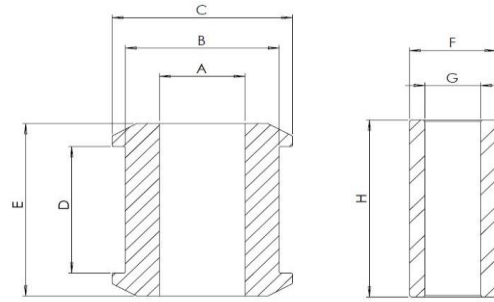

Tube Dimensions

Part No	A Barrel I/D	B Barrel O/D	C Flange O/D	D Barrel Length	E Total Length	F Tube O/D	G Tube Bore	H Tube Length	No. of Cotton Reels in Partset	No. of Tubes in Partset	Retail Price per Partset
1-1-5	25.2	43.3	47.25	35.2	42	25	14.1	45	2	2	£25.23
1-1-7	22.1	50.6	57.6	43.5	53	20	16	54	4	4	£68.05
1-1-19	19.8	35	38.25	37.3	43.3	20	16	44.5	2	2	£28.38
2-1-5	17.8	26.3	29.3	18	24	18	12.1	26	1	1	£12.95
2-24-1	16.65	26.55	32	18	30.4	17	12	30	1	1	£9.43
2-24-11	16.6	31.35	36	22	37	16	12	36	1	1	£9.43
3-3-	15	30	34	31.8	40.5				4	0	£31.23
3-24-16	15.8	21.9	24.6	43.85	47.5	16	11.2	47.5	2	2	£23.56
3-24-17	13.9	27	34.85	32	40				2	0	£13.65
4-6-	26.6	45.25	57	50	62					0	Please Call
4-14-	41.6	54.1	62	50	60				1	0	£26.70
4-1-4	0	0	0	0	0	20	14.1	53	1	0	£27.21
4-1-21	29.5	41	47	37	51				1	1	£24.89
4-2-25	23.5	40	47	32	48				1	1	£22.75
7-1-3	27.8	49.9	58.5	42.9	58.5				2	2	£48.57
7-1-6	27.8	54.9	62.4	39.9	59.1				2	2	£46.27
7-1-10	24.2	36.2	40	37.5	47.5	25.4	14.1	50	2	2	£42.26
7-1-11	24.6	50.7	59	44	58	25.4	14.1	60	4	4	£78.41
7-1-12	24.6	55.2	62	44	58				4	4	£81.16
7-2-26	24.9	40.1	46	17	48.3	25.4	12.1	48.3	2	2	£44.26
12-1-13	27.5	43.5	50.5	24.5	49				2	2	£74.04
12-1-14	24.9	51.6	58	24.5	52.8				2	2	£82.40
12-1-16	29.5	49.7	56	29.5	50.6				2	2	£79.78
12-1-17	29.5	52.7	60	29.5	53				2	2	£84.03
12-1-18	26	48.9	56	29.5	50.4				2	2	£81.47
12-1-19	24.9	51.6	59	24.5	65.1				2	2	£85.28
12-1-20	24.9	41.8	52	35.6	50	25.4	14.1	50	2	2	£50.88
12-1-21	34.5	75.85	92	26.5	75				2	2	£73.04
17-1-23	25	55.3	62	19.5	41.7				1	1	£38.04
22-5-	17.1	28.35	31.85	27.85	37.65	17.46	12.1	40	2	2	£36.56
22-10-	19.6	51.4	62	43	60	20	12.1	61	4	4	£90.31
22-11-	19.6	51.55	62	52	65	20	12.1	63	2	2	£42.31
26-2-	18.5	27.2	29.55	31.5	36.2	18	12.8	38.2	2	2	£39.98
27-4-	17.6	25	28.25	17.5	21.5	18	10.2	24	4	4	£42.46
27-1-4	19	37	43.8	26.1	45	20	12.1	45	1	2	£37.75
30-12-	16	22.6	25	28.1	38.1	16	11.2	39.1	4	4	£48.36
31-1-2	15.7	47.4	50.4	31.2	38.1	16	11.2	38	4	4	£60.33
31-1-20	19.7	46.7	54	23.14	49.3	20	10.1	49	4	4	£85.02
31-1-26	19.5	41	46	22.5	46	20	14.1	48	2	2	£50.89
31-2-4	23.7	80.5	85	35.8	70	24	14.1	70	2	2	£72.13
31-2-5	21.9	66	74	40.4	65	22.2	14.1	65	2	2	£60.97
34-4-	14.1	26	30.25	27.5	37.5				4	0	£19.19
34-5-	15.8	26	30.25	27.5	37.5	16	12.8	38	4	4	£30.13
35-1-	12.6	20.9	25	28	37	12.7	9.6	36.5	4	4	£30.13
35-2-	12.6	47.75	51.75	31	43	12.7	9.6	43	2	2	£19.74
35-8-	15.7	35.6	38.4	30.9	37.8	16	11.2	38	2	2	£38.22
35-10-	15.7	25.5	27	34	46.8	16	12.8	44.5	2	2	£20.55