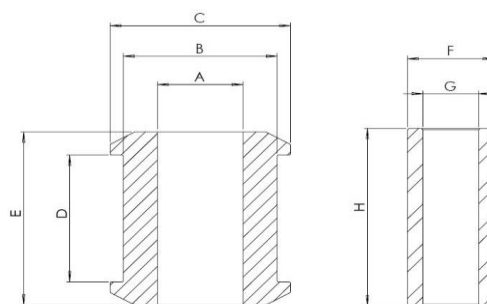

Tube Dimensions

Part No	A Barrel I/D	B Barrel O/D	C Flange O/D	D Barrel Length	E Total Length	F Tube O/D	G Tube Bore	H Tube Length	No. of Cotton Reels in Partset	No. of Tubes in Partset	Retail Price per Partset
44-6-16	29.5	50.2	56	25.2	54.9				2	2	£50.81
44-6-17	23.5	43.8	50	28.3	44.9				2	2	£41.77
44-6-23	24.9	42	48	16.1	38				4	4	£87.89
44-7-7	21.9	38.05	44	17.5	38	20	12.1	38	4	4	£116.93
44-7-8	19.5	46.2	52.2	20.2	39.9				4	2	£85.28
45-2-	19.5	81.6	86.6	46.5	81	20	14.4	83	1	1	£44.80
45-3-	19.5	30	32.5	27.5	42.5	20	12.1	45	2	2	£70.84
45-4-	19.5	30	32.5	27.2	36				2	2	£70.18
45-6-	18.6	30.7	35.7	35.3	44.7				2	0	£39.64
45-10-	25	56	61	25	54	25.4	14.2	54	2	2	£80.22
45-22-	18.1	30.7	35.7	34.7	44.7				2	0	£41.28
47-3-	29.5	49.7	56.7	29.5	49.3				2	2	£77.47
47-4-	29.5	52.7	59.7	29.5	53.8				2	2	£82.40
53-16-	19.7	28.4	35	24.5	35				2	2	£38.85