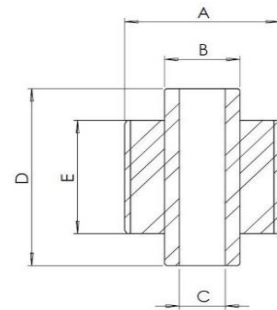

**Metalastic**

**Metalastic Dimensions (Dim A - Smallest to Largest)**

Part No	A Outer O/D	B Inner Tube O/D	C Inner Tube I/D	D Over Length	E Outer Tube Length	No. of Metalastic's in Partset	Retail Price per Partset
6-1-10	25	13	10	20	25		Please Call
29-1-	27	17.5	12.8	35	31.9	4	£175.22
17-14-	31.15	17	10.5	40	28	2	£52.24
17-3-	34.5	20	12.1	59.7	44.3	2	£71.47
17-4-	34.65	20	14.1	59.7	44.3	2	£71.47
1-1-26	34.9	22.2	16.1	44.5	38.1	2	£73.21
36-1-	37.05	22.2	12.2	60.7	45	2	£70.98
36-10-	37.05	22.2	12.1	55	45	2	£70.98
27-1-12	41.06	20	12.1	50	32	2	£76.63
31-1-6	41.25	19.05	12.1	41.2	34.8	1	£23.66
38-23-	44	18	12.1	57.6	40	2	£113.38
29-5-	46.5	24	12.2	45.5	24.5	2	£191.67
1-4-19	46.72	29	14.1	73.9	30		Please Call
17-11-	52.3	24	14.1	70	48.3	2	£72.23
36-4-	54.65	20	12.1	59.7	40	2	£84.78
1-1-17	59.4	20	12.2	62.5	45		Please Call
36-1-6	59.75	26	14.1	42.3	33	2	£144.66
1-2-3	60.05	20	16.2	93.1	58.5		Please Call
17-20-	60.25	20	12.4	37.5	30	2	£64.41
17-1-19	70.15	30	14.4	56	42.4	1	£83.45
4-1-7	75.06	35	20	81.9	72		Please Call
1-2-1	29.9/30	18	14.1	44.5	38.1	2	£73.21
29-3-	35.0/35.1	16	12.8	64.2	50.9	2	£107.56
27-1-18	37.12/37.15	20	12.1	50	28	2	£76.97
44-4-14	45.23/45.28	20	14.1	60	44	2	£82.84