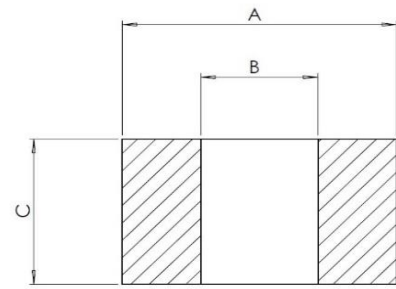

Polyurethane Washers

Poly Washer Dimensions (Dim A - Smallest to Largest)

Part No	A	O/D	B	ID	C	Height	No. of Poly Washers in Partset	Retail Price per Partset
1-11-		33.5		14.3		15	4	£13.84
1-1-10		43.6		11.6		18.5	1	£5.26
1-24-22		33.5		11.9		15	1	£5.41
1-3-25		46.5		17		15		Please Call
1-3-26		46.5		17		20		Please Call
1-4-1		43.5		16.1		14.5	1	£5.44
2-26-		28.6		13.8		15	1	£17.08
3-1-21		72		13.5		10.5		Please Call
3-1-22		71.1		11		10	1	£7.48
6-1-5		50		17		25		Please Call
7-7-		33.5		10.1		15.2	2	£13.27
7-2-11		50		34.9		16.75	1	£0.00
8-6-		55		30		25		Please Call
9-1-5		30		8.3		20		Please Call
9-1-20		30		10.1		20		Please Call
16-7-		50		34.8		20	1	£11.48
17-5-		35		21		7.8	1	£2.18
17-12-		62.6		25		11		Please Call
17-16-		32.7		18		6		Please Call
17-1-3		25.5		10.2		16	4	£23.86
17-1-20		60		21.7		4.5		Please Call
29-12-		28		16		16		Please Call
30-3-		46.7		19.8		12.5	2	£16.36
31-4-		24.8		11.2		14.5	4	£14.87
31-1-1		36		14.7		16.5	2	£18.15
31-2-8		24.8		11.2		7.5		Please Call
32-2-		29.7		17.1		67	2	£26.14
32-7-		56.3		19.7		14	2	£18.83
34-2-		33		17.2		30	2	£10.26
34-17-		127.5		102.5		7.5	2	£15.76
34-20-		34.5		25		51.5		Please Call
35-3-		33		17		30		Please Call
35-6-		46.9		15.1		7	2	£12.80
36-19-		37.9		29.1		31.75		Please Call
36-22-		47		26		9		Please Call
36-24-		47		26		13.5		Please Call